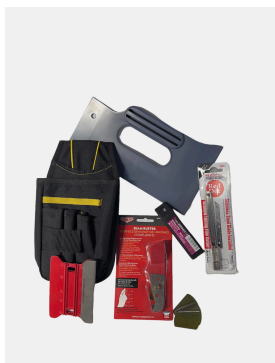

DI-NOC INSTALLER TOOL KIT

[Read More](#)

SKU: DI-NOC Installer Tool Kit

Price: $90.63

Description:DI-NOC Installer Tool Kit includes Black & Yellow Tool Bag, NT Pro A-1P Red Dot Knife w/ Blade, NT Cutter 58° Black Snap-Off Blades, and more.

Energy Products Distribution

Effective on Stated Date.
Prices Subject to Change.
November 1, 2024

4 EASY WAYS TO ORDER

Online: <https://epdwindowfilm.com/shop/>

Email: orders@epdwindowfilm.com

Text: 320-373-3456

Telephone: Architectural [800-537-3911](tel:800-537-3911) or Automotive [866-773-5659](tel:866-773-5659)