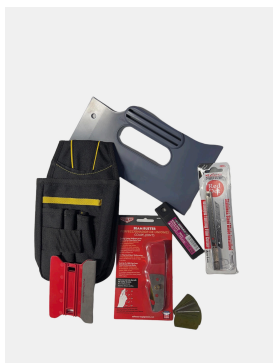

SECURITY FILM INSTALLER TOOL KIT

[Read More](#)

SKU: Security Film Installer Tool Kit

Price: $221.25

Description: Security Film Installer Tool Kit includes Polyspray 2 Bottle, Triumph MK2 Scraper, Triumph Stainless Steel Scraper Blades, and more.

GLASS FINISHES / DECORATIVE FILM INSTALLER TOOL KIT

[Read More](#)

SKU: Glass Finishes / Decorative Film Installer Tool Kit

Price: $157.25

Description: Glass Finishes / Decorative Film Installer Tool Kit includes Polyspray 2 Bottle, Triumph MK2 Scraper, Triumph Stainless Steel Scraper Blades, and more.

SUN CONTROL & INSULATING FILMS INSTALLER TOOL KIT

[Read More](#)

SKU: Sun Control & Insulating Films Installer Tool Kit

Price: $157.25

Description: Sun Control & Insulating Films Installer Tool Kit includes Polyspray 2 Bottle, Triumph MK2 Scraper, Triumph Stainless Steel Scraper Blades, and more.

DI-NOC INSTALLER TOOL KIT

[Read More](#)

SKU: DI-NOC Installer Tool Kit

Price: $90.63

Description: DI-NOC Installer Tool Kit includes Black & Yellow Tool Bag, NT Pro A-1P Red Dot Knife w/ Blade, NT Cutter 58° Black Snap-Off Blades, and more.