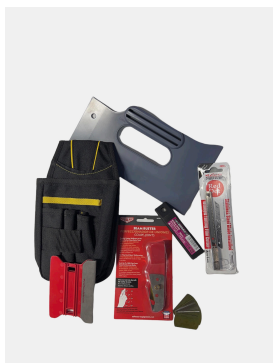

DI-NOC INSTALLER TOOL KIT

[Read More](#)

SKU: DI-NOC Installer Tool Kit

Price: $90.63

Description:DI-NOC Installer Tool Kit includes Black & Yellow Tool Bag, NT Pro A-1P Red Dot Knife w/ Blade, NT Cutter 58° Black Snap-Off Blades, and more.

Energy Products Distribution

Effective on Stated Date.
Prices Subject to Change.
July 2, 2024

4 EASY WAYS TO ORDER

Online: <https://epdwindowfilm.com/shop/>
Email: orders@epdwindowfilm.com
Text: 320-373-3456

Telephone: Architectural [800-537-3911](tel:800-537-3911) or Automotive [866-773-5659](tel:866-773-5659)